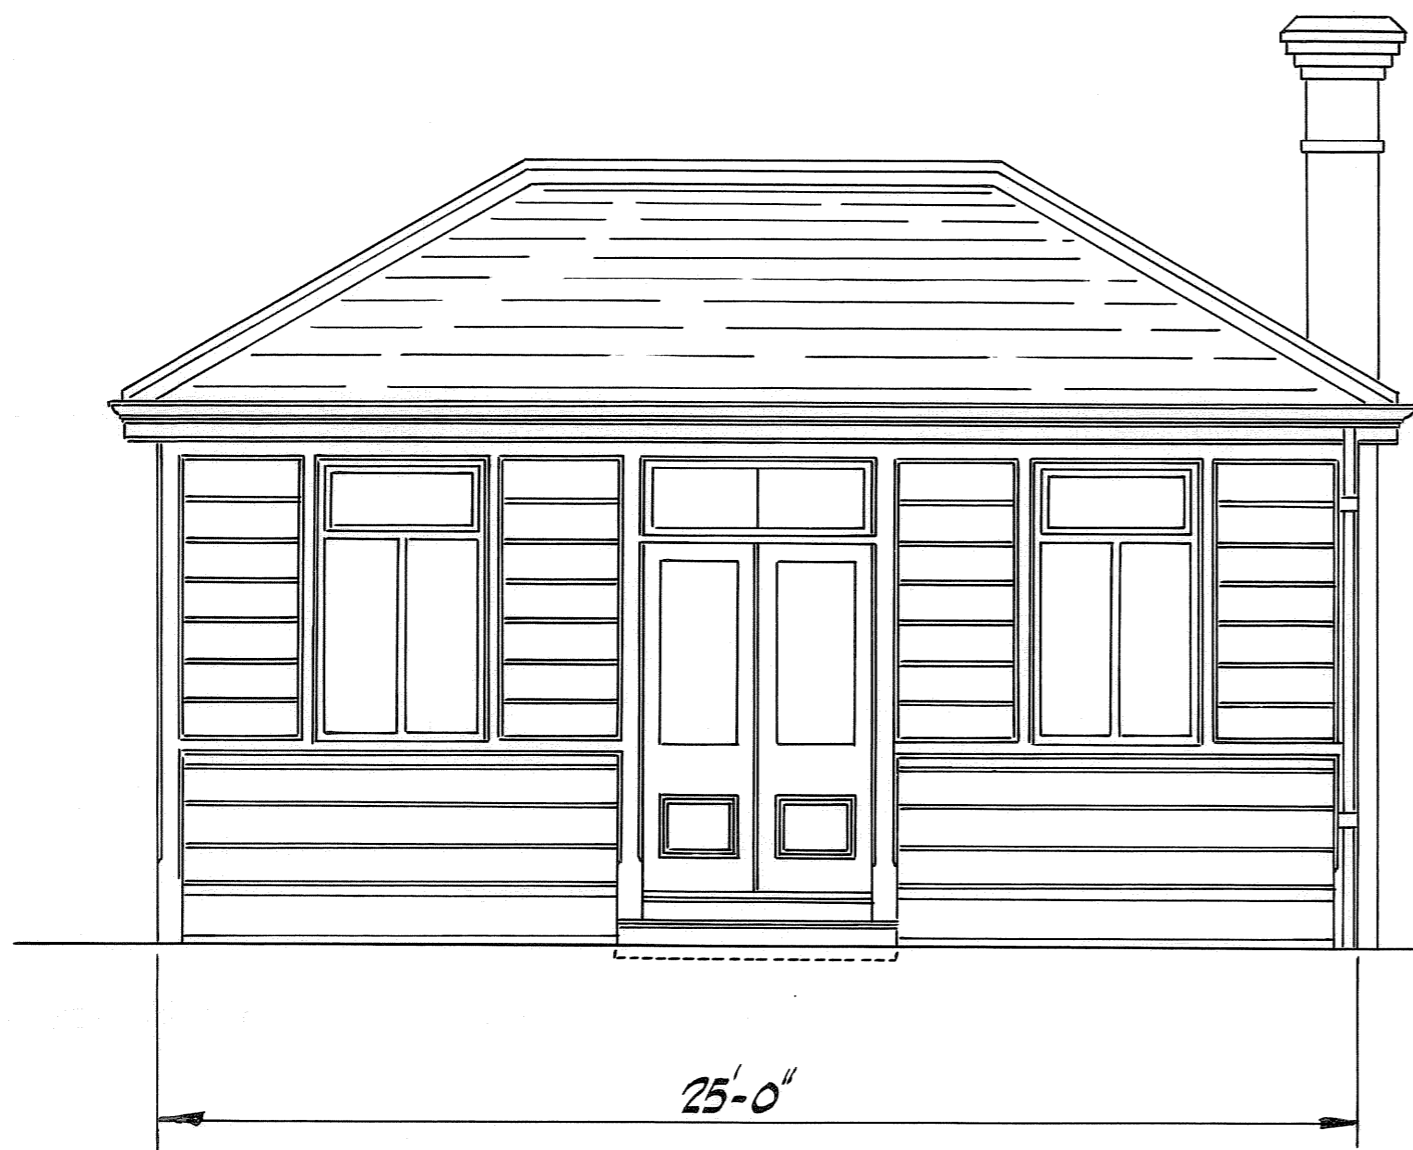

The
VIRTUAL MUSEUM
of the
LANCASHIRE & YORKSHIRE RAILWAY

Infrastructure Drawings.

Scaled Drawing of LYR Standard Wooden Waiting Room as
drawn by G K Fox, February 1973.

ELEVATION.

SECTION

PLAN.

LANCASHIRE & YORKSHIRE RLY.
WAITING ROOM.

DRAWN : G.K.FOX. FEBRUARY 1973.

1/11/73