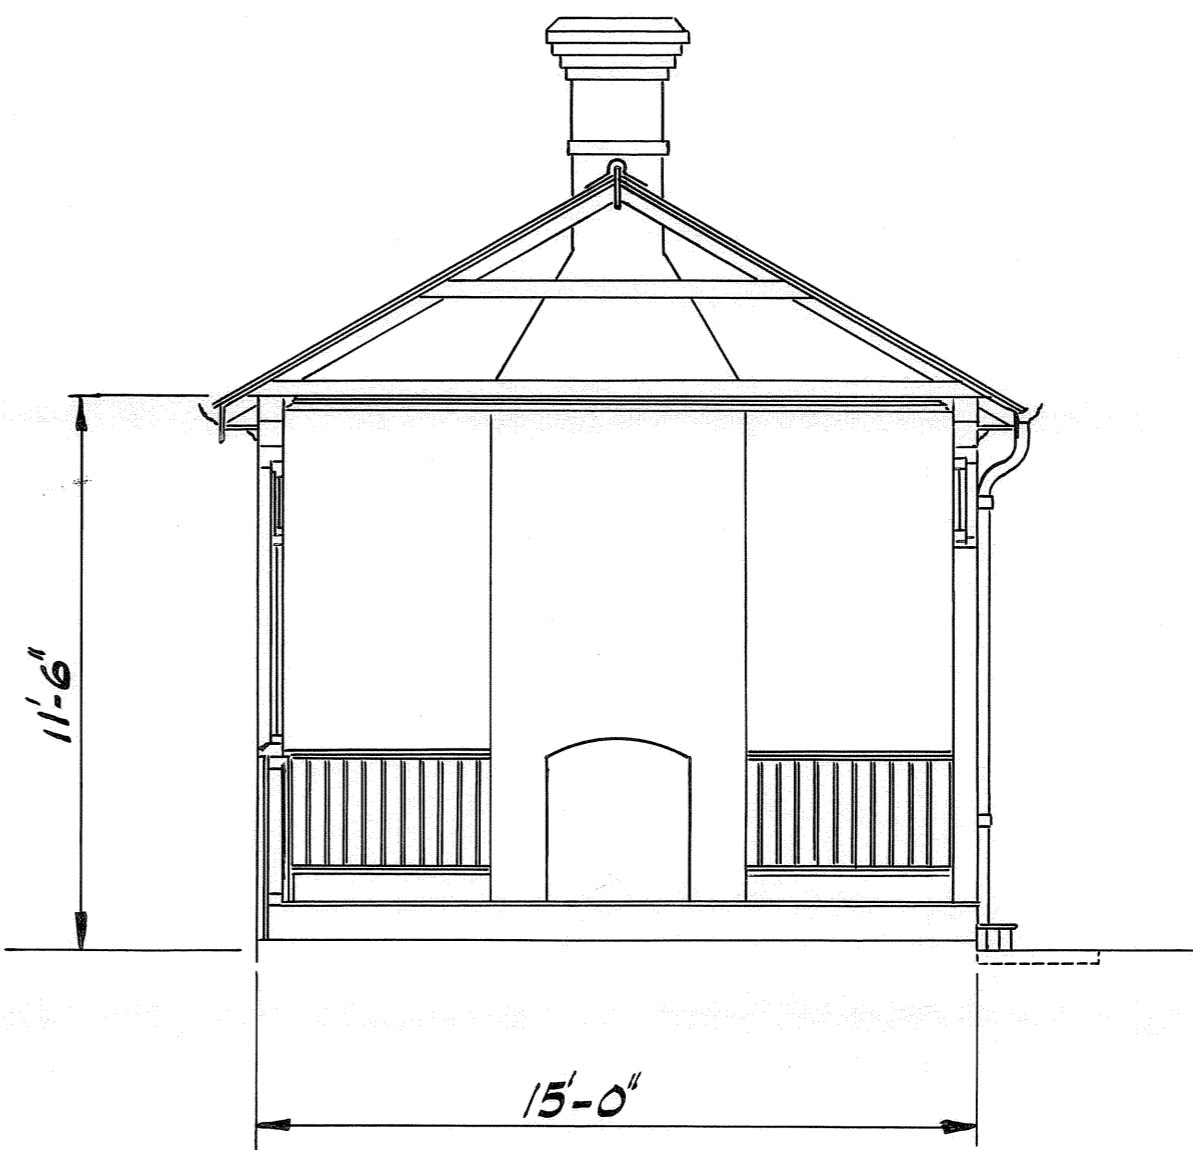

The
VIRTUAL MUSEUM
of the
LANCASHIRE & YORKSHIRE RAILWAY

Infrastructure Drawings.

Scaled Drawing of LYR Standard Wooden Waiting Room as
drawn by G K Fox, February 1973.

ELEVATION.

SECTION

PLAN.

LANCASHIRE & YORKSHIRE RLY.
WAITING ROOM.

DRAWN : G.K.FOX. FEBRUARY 1973.

1/11/73