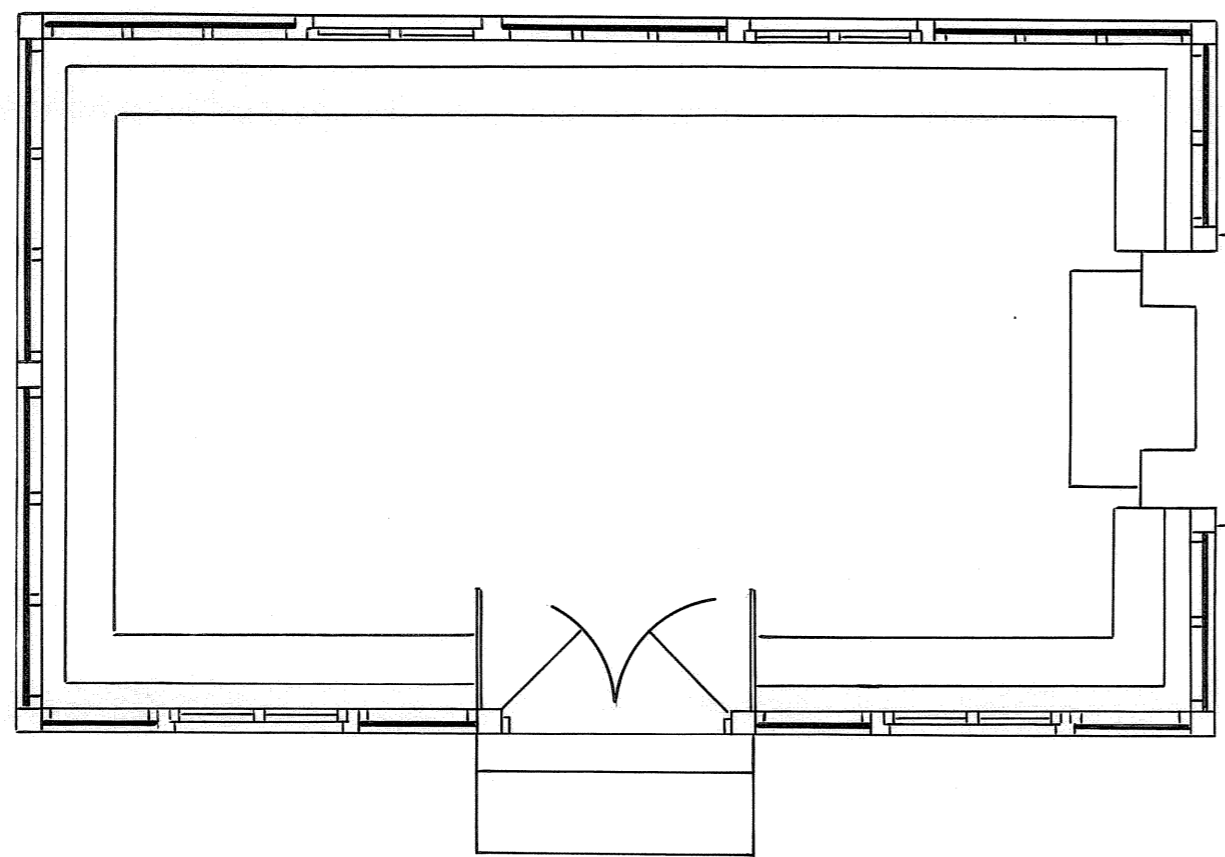

The
VIRTUAL MUSEUM
of the
LANCASHIRE & YORKSHIRE RAILWAY

Infrastructure Drawings.

Scaled Drawing of LYR Standard Wooden Waiting Room as
drawn by G K Fox, February 1973.

ELEVATION.

SECTION

PLAN.

LANCASHIRE & YORKSHIRE RLY.
WAITING ROOM.

DRAWN : G.K.FOX. FEBRUARY 1973.

1/11/73