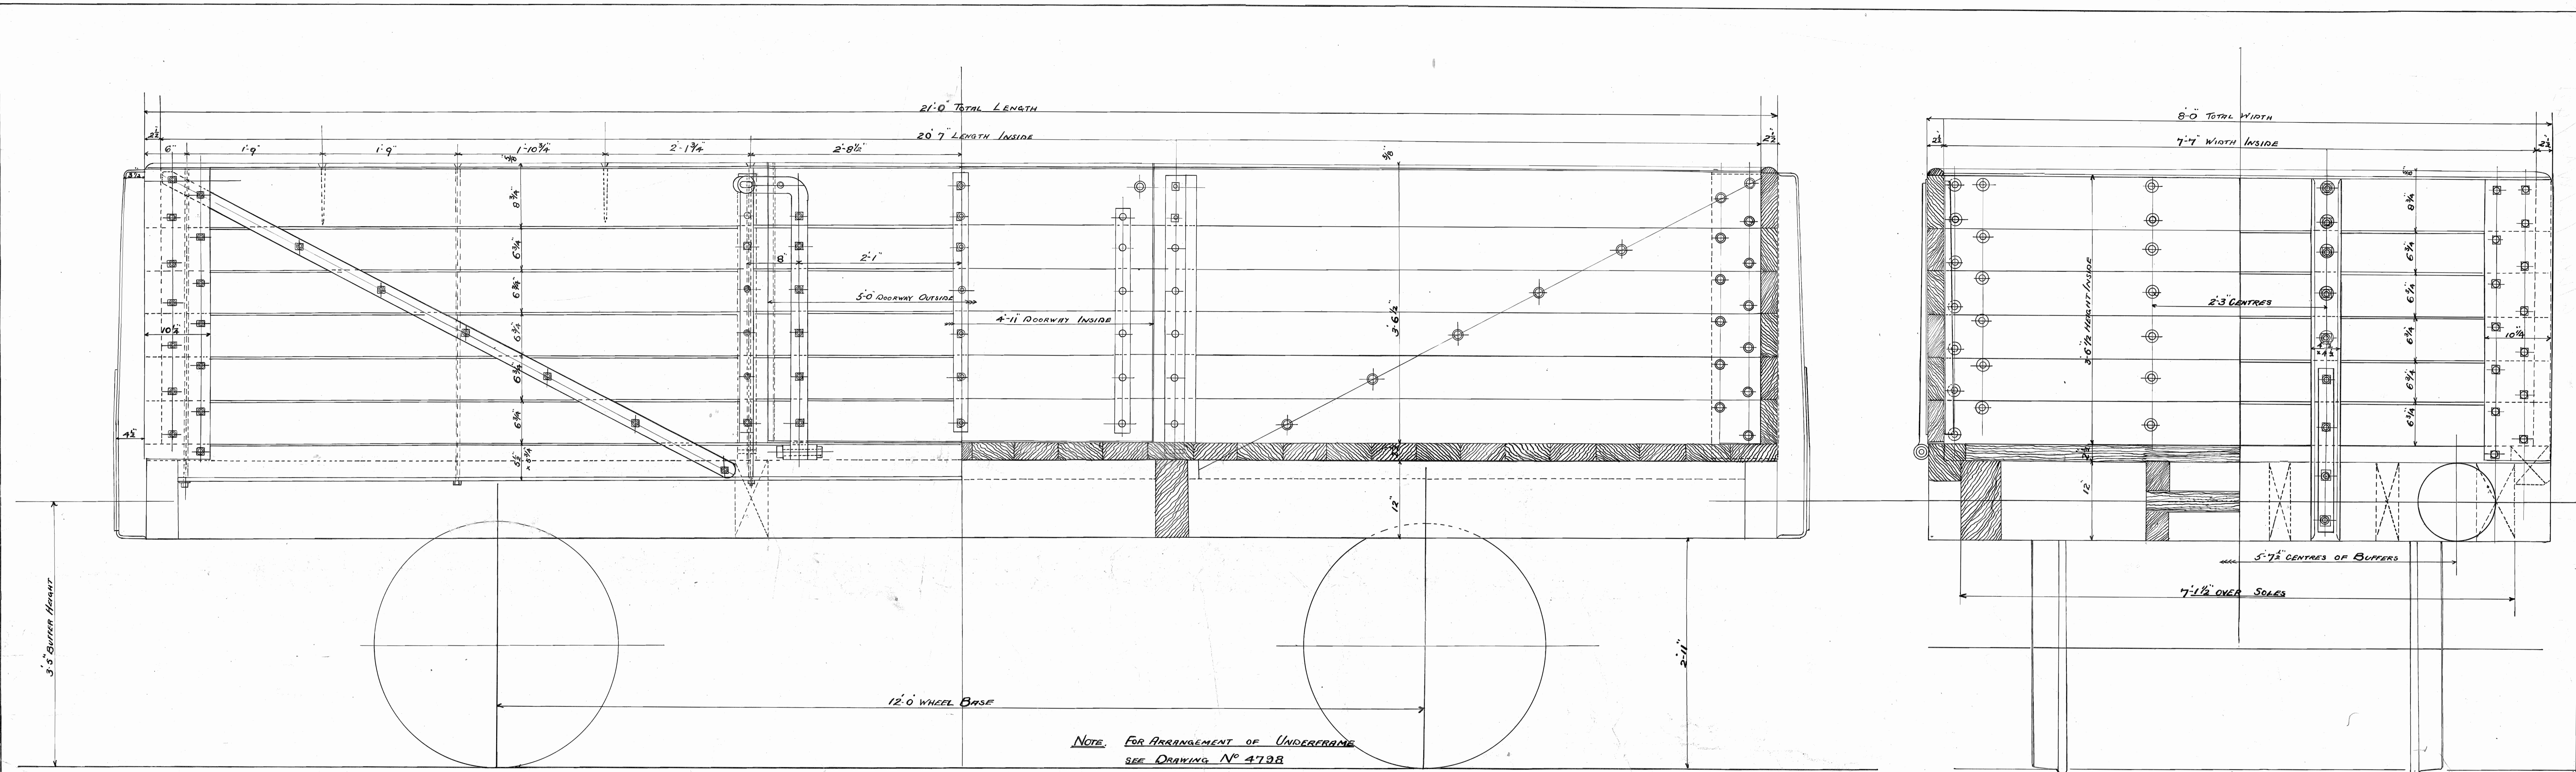

The
VIRTUAL MUSEUM
of the
LANCASHIRE & YORKSHIRE RAILWAY

Rolling Stock Drawings.

Drawing of
Diagram 56
High Sided Fruit Wagon
21ft 6ins Long.
Drawing No. 5057.

HIGH SIDED FRUIT WAGON 21'-6" LONG 3 FT 6 1/2" INS DEEP

SCALE 1 1/2" INCH TO ONE FOOT

ORDER NO 0, 35
DRAWING NO 5057

DRAWER 9