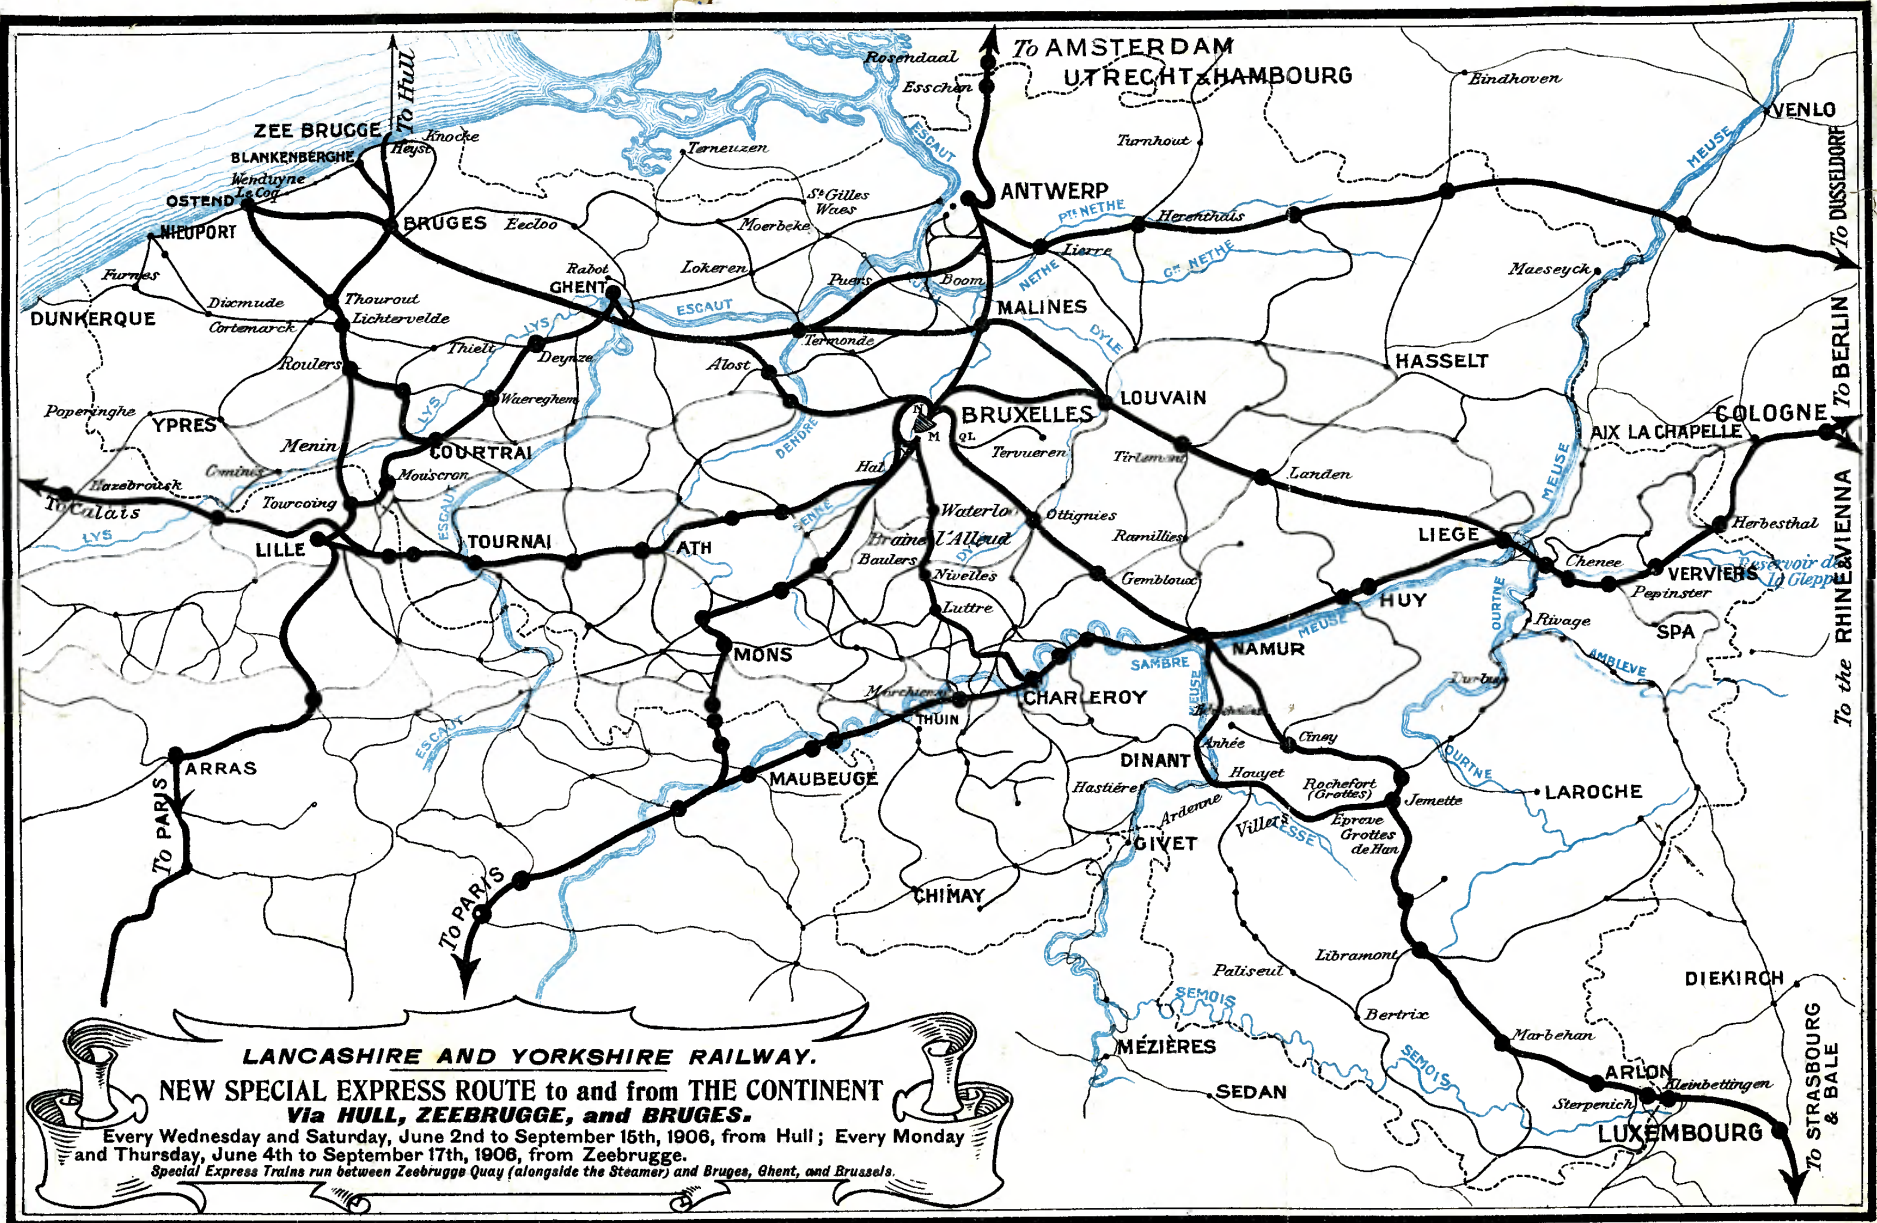

The  
**VIRTUAL MUSEUM**  
of the  
**LANCASHIRE & YORKSHIRE RAILWAY**

Operational Documents & Pamphlets

1906

Hull to Zeebrugge  
and Bruges  
Advertising Poster.

(1 Page).

**LANCASHIRE AND YORKSHIRE RAILWAY.**  
**NEW SPECIAL EXPRESS ROUTE to and from THE CONTINENT**  
**Via HULL, ZEEBRUGGE, and BRUGES.**

Every Wednesday and Saturday, June 2nd to September 16th, 1906, from Hull; Every Monday and Thursday, June 4th to September 17th, 1906, from Zeebrugge.

*Special Express Trains run between Zeebrugge Quay (alongside the Steamer) and Bruges, Ghent, and Brussels.*